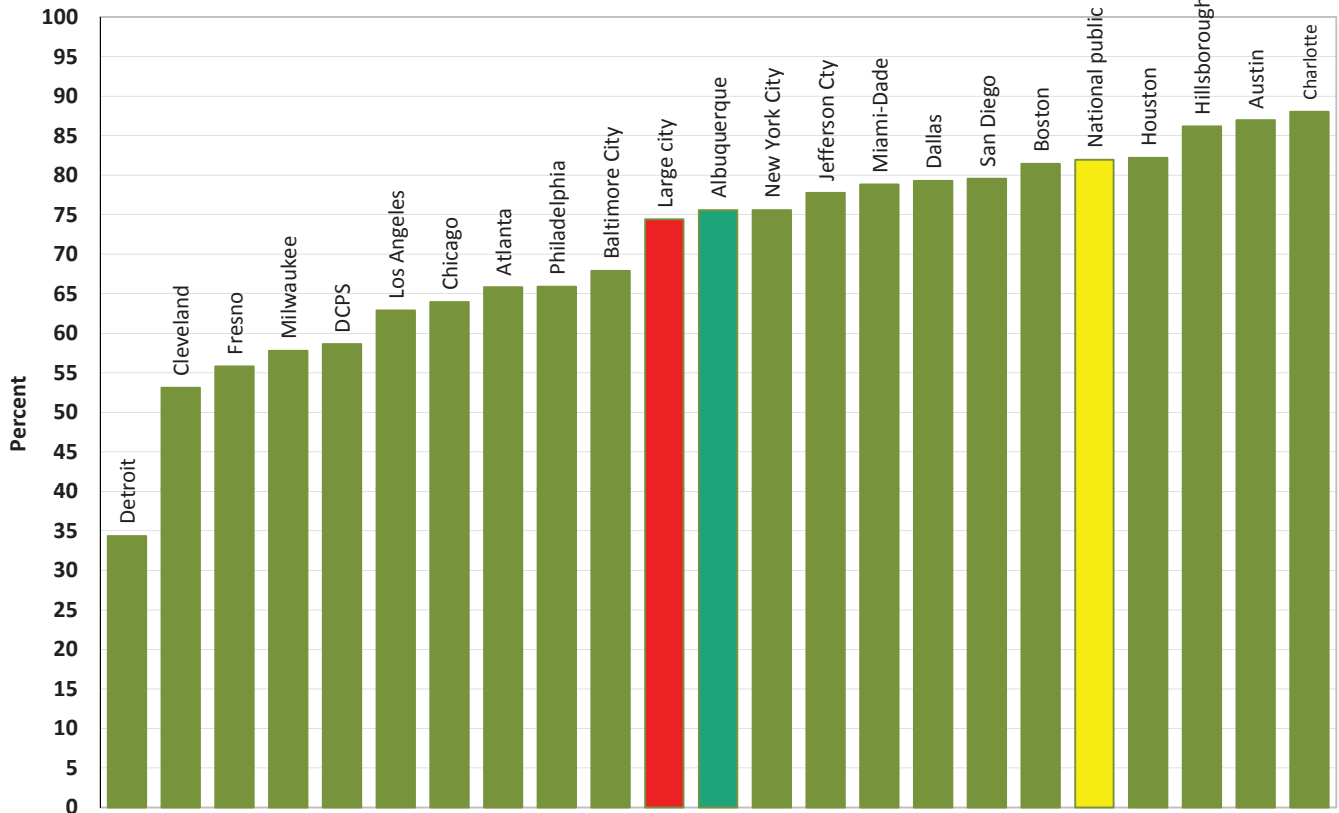

# Comparison to other TUDA Districts: 4th Grade Math and Reading

**NAEP Mathematics Grade 4 — Overall**  
*Percent At or Above Basic: 2011*

**NAEP Reading Grade 4 — Overall**  
*Percent At or Above Basic: 2011*

# Comparison to other TUDA Districts: 8th Grade Math and Reading